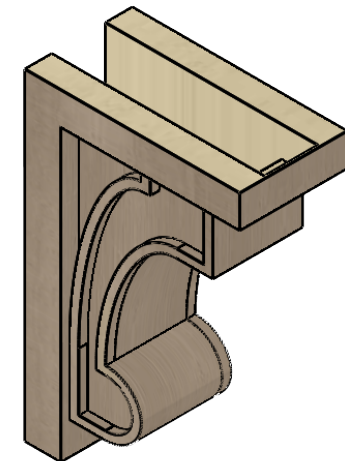

ITEM NUMBER: CORU06X12X18ALMRCPR

6"W X 12"D X 18"H SERIES 2 CLASSIC ALMA ROUGH CEDAR TIMBERTHANE FAUX WOOD CORBEL, PRIMED

SIDE PROFILE

FRONT PROFILE

ISOMETRIC

EKENA MILLWORK
2300 WEST MAIN ST.
CLARKSVILLE, TX 75426
TOLL FREE: 866-607-0453
WWW.EKENAMILLWORK.COM

NOTES

1. INSTALLATION TO BE COMPLETED IN ACCORDANCE WITH MANUFACTURER'S SPECIFICATIONS.
2. DRAWING MAY NOT BE TO SCALE
3. THIS DRAWING IS INTENDED FOR DESIGN AND PLANNING PURPOSES ONLY.
4. ALL INFORMATION CONTAINED HEREIN WAS CURRENT AT THE TIME OF DEVELOPMENT BUT MUST BE REVIEWED AND APPROVED BY THE PRODUCT MANUFACTURER TO BE CONSIDERED ACCURATE.
5. TIMBERTHANE ARCHITECTURAL PRODUCTS ARE MADE FROM HIGH DENSITY URETHANE AND COME FACTORY PRIMED