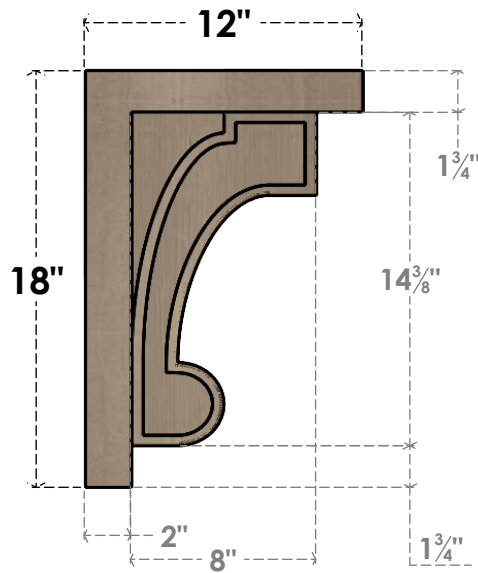

ITEM NUMBER: CORU06X12X18ALMRCPR

6"W X 12"D X 18"H SERIES 2 CLASSIC ALMA ROUGH CEDAR TIMBERTHANE FAUX WOOD CORBEL, PRIMED

SIDE PROFILE

FRONT PROFILE

ISOMETRIC

EKENA MILLWORK
2300 WEST MAIN ST.
CLARKSVILLE, TX 75426
TOLL FREE: 866-607-0453
WWW.EKENAMILLWORK.COM

NOTES

1. INSTALLATION TO BE COMPLETED IN ACCORDANCE WITH MANUFACTURER'S SPECIFICATIONS.
2. DRAWING MAY NOT BE TO SCALE
3. THIS DRAWING IS INTENDED FOR DESIGN AND PLANNING PURPOSES ONLY.
4. ALL INFORMATION CONTAINED HEREIN WAS CURRENT AT THE TIME OF DEVELOPMENT BUT MUST BE REVIEWED AND APPROVED BY THE PRODUCT MANUFACTURER TO BE CONSIDERED ACCURATE.
5. TIMBERTHANE ARCHITECTURAL PRODUCTS ARE MADE FROM HIGH DENSITY URETHANE AND COME FACTORY PRIMED