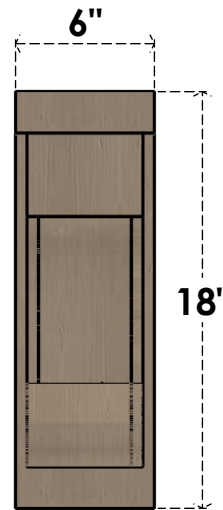

ITEM NUMBER: CORU06X12X18ALMRCPR

6"W X 12"D X 18"H SERIES 2 CLASSIC ALMA ROUGH CEDAR TIMBERTHANE FAUX WOOD CORBEL, PRIMED

SIDE PROFILE

FRONT PROFILE

ISOMETRIC

EKENA MILLWORK
2300 WEST MAIN ST.
CLARKSVILLE, TX 75426
TOLL FREE: 866-607-0453
WWW.EKENAMILLWORK.COM

NOTES

1. INSTALLATION TO BE COMPLETED IN ACCORDANCE WITH MANUFACTURER'S SPECIFICATIONS.
2. DRAWING MAY NOT BE TO SCALE
3. THIS DRAWING IS INTENDED FOR DESIGN AND PLANNING PURPOSES ONLY.
4. ALL INFORMATION CONTAINED HEREIN WAS CURRENT AT THE TIME OF DEVELOPMENT BUT MUST BE REVIEWED AND APPROVED BY THE PRODUCT MANUFACTURER TO BE CONSIDERED ACCURATE.
5. TIMBERTHANE ARCHITECTURAL PRODUCTS ARE MADE FROM HIGH DENSITY URETHANE AND COME FACTORY PRIMED